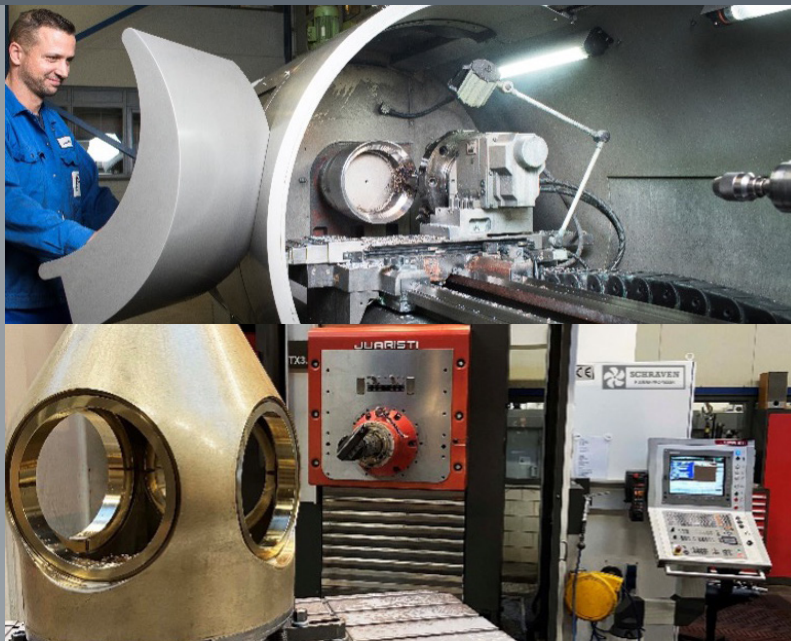

Schraven thrusters

**Strong
in service!**

Types of thrusters

Retractable

Well mounted

Bow

Transom mount

Deck mounted

Navigator unit

Well mounted

Flexibel twin propeller

Did you know that our company has...

- 12000 m2 of workshop
- A large amount of lifting capacity
- Own engineering and 3d design department
- A big storage yard of 35000 m2
- Own truck and service cars
- 30 qualified employees
- Own machine shop